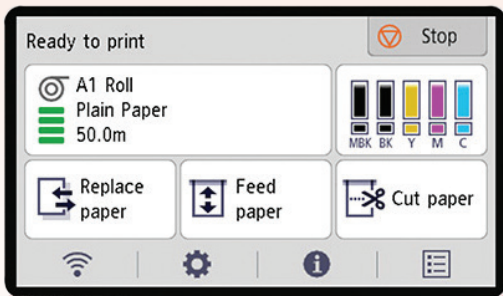

Print Speed

Conventional printers →

TM-5250/TM-5255 →

About 20% faster*

** Based on Canon internal testing using plain paper with continuous printing of A1 page per min*

Print Borderless

The **TM-5250** and **TM-5255** allow for **borderless poster printing** on any size of roll paper with ease.

Vivid Red for Greater Details

The **new magenta ink** offers a more vivid red that enhances the details on printed photo images, posters and CAD drawings produced by the printer.

TM-5250

Designed for Convenience

The printer's **flat top space** allows for effortless roll paper replacement or the placement of output prints.

Roll paper balance and paper media details can also be easily retrieved from the printer through **automatic paper type detection**.