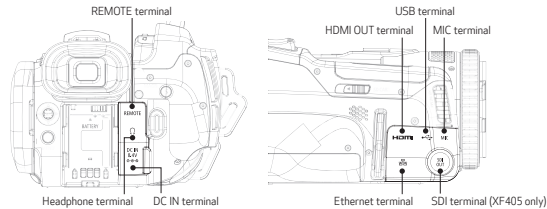

TERMINALS

ACCESSORIES

ITEM	Battery Pack BP-828	Battery Pack BP-820	Battery Charger CG-800	GPS Receiver GP-E2
ITEM	Wide Attachment Lens WA-US8	Tele-Converter TL-US8	Video Light VL-10Li II	Remote Controller RC-V100
ITEM	Mini-HDMI Cable HTC-100	USB Cable IFC-400PCU		

This document is for information only and the contents are subject to change without notice. Errors and omissions excepted. Images are simulated. Weight and dimensions are approximate. Nothing in this document should be construed as a warranty. Product / Service options, name and availability may vary by region. We expressly disclaim any liability or contractual obligations with respect to this document. Canon, among others, is the trademark of Canon Inc. and / or its affiliates. Other names, marks and logos contained in this document may be the registered trademarks or trademarks of their respective owners.

Canon

**SOUTH & SOUTHEAST ASIA
REGIONAL HEADQUARTERS**

CANON SINGAPORE PTE. LTD.

1 Fusionopolis Place,
#15-10 Galaxis,
Singapore 138522
Tel: 65 6799 8888
Fax: 65 6799 8882

www.canon-asia.com

0210W091