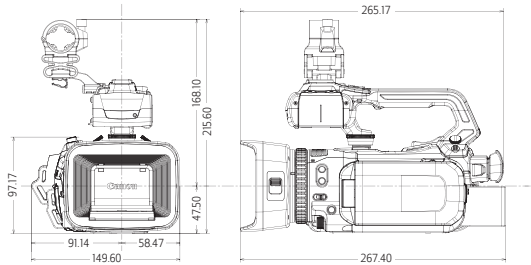

DIMENSIONS