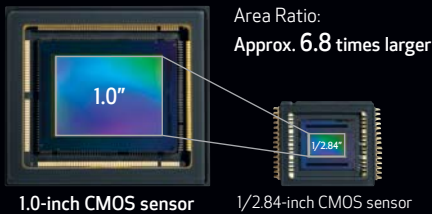

## XF405 XF400

4K UHD 1.0" CMOS CAMCORDER

## 4K UHD VIDEO, REFINED WITH CANON BRILLIANCE

The XF405 and XF400 are compact camcorders that deliver refined image acquisition to professionals in fields from news to government. They include a large 1.0-inch CMOS sensor, a 4K UHD zoom lens and dual DIGIC DV 6 Image Processors for detail-rich video that can make any project a success.

### Large 1.0-inch CMOS Sensor and Dual DIGIC DV 6 for High Image Quality

An on-board 1.0-inch CMOS sensor records in 4K UHD at 50p or 60p and high frame rate Full HD at 100p or 120p, and provides a stunning 800% dynamic range (when Wide DR mode is selected). Dual DIGIC DV 6 Image Processors powerfully process high-resolution image data while delivering high performance and creative freedom.

### Fast and Accurate Dual Pixel CMOS AF

Dual Pixel CMOS AF is Canon's high-speed, high-precision autofocus technology. Equipped with phase detection, it offers fast, accurate autofocus within approximately 80% of the overall image area.