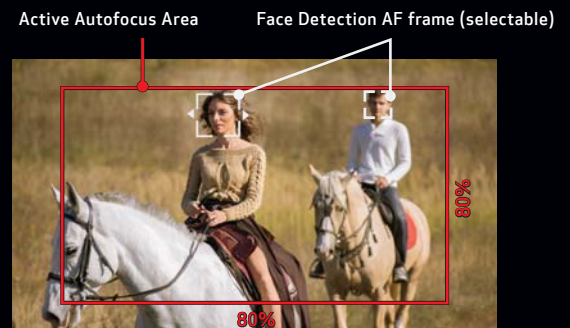

## 4K UHD VIDEO, REFINED WITH CANON BRILLIANCE

The XF405 and XF400 are compact camcorders that deliver refined image acquisition to professionals in fields from news to government. They include a large 1.0-inch CMOS sensor, a 4K UHD zoom lens and dual DIGIC DV 6 Image Processors for detail-rich video that can make any project a success.

### Large 1.0-inch CMOS Sensor and Dual DIGIC DV 6 for High Image Quality

An on-board 1.0-inch CMOS sensor records in 4K UHD at 50p or 60p and high frame rate Full HD at 100p or 120p, and provides a stunning 800% dynamic range (when Wide DR mode is selected). Dual DIGIC DV 6 Image Processors powerfully process high-resolution image data while delivering high performance and creative freedom.

### Fast and Accurate Dual Pixel CMOS AF

Dual Pixel CMOS AF is Canon's high-speed, high-precision autofocus technology. Equipped with phase detection, it offers fast, accurate autofocus within approximately 80% of the overall image area.