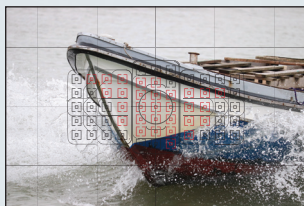

Cross-type Max 45 AF Autofocus Simplify Your Focus

Nothing escapes the superior 45-point all cross-type AF system of the EOS 800D. With up to 45 AF points spread densely across the frame, expect fast tracking of your subjects with exceptional precision. Together with Colour Detection AF that analyzes skin tones and prioritizes focus on people, shooting portrait has never been easier.