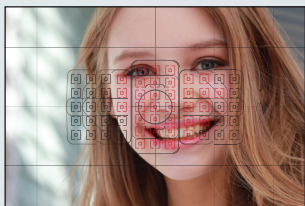

Cross-type Max 45 AF Autofocus Simplify Your Focus

Nothing escapes the superior 45-point all cross-type AF system of the EOS 800D. With up to 45 AF points spread densely across the frame, expect fast tracking of your subjects with exceptional precision. Together with Colour Detection AF that analyzes skin tones and prioritizes focus on people, shooting portrait has never been easier.