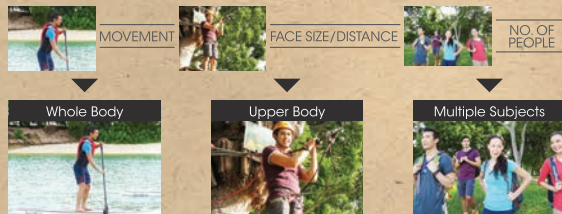

INTUITIVE ZOOM FRAMING ASSIST

Canon PowerShot SX Series cameras make the best travel companions. With the intuitive Zoom Framing Assist Auto Zoom, beautiful photo composition can now be achieved effortlessly. Simply point your camera to the subject, activate this function and your camera will automatically adjust its zoom based on subject size, number, distance as well as camera movement.

Detect and frame your subject before capturing