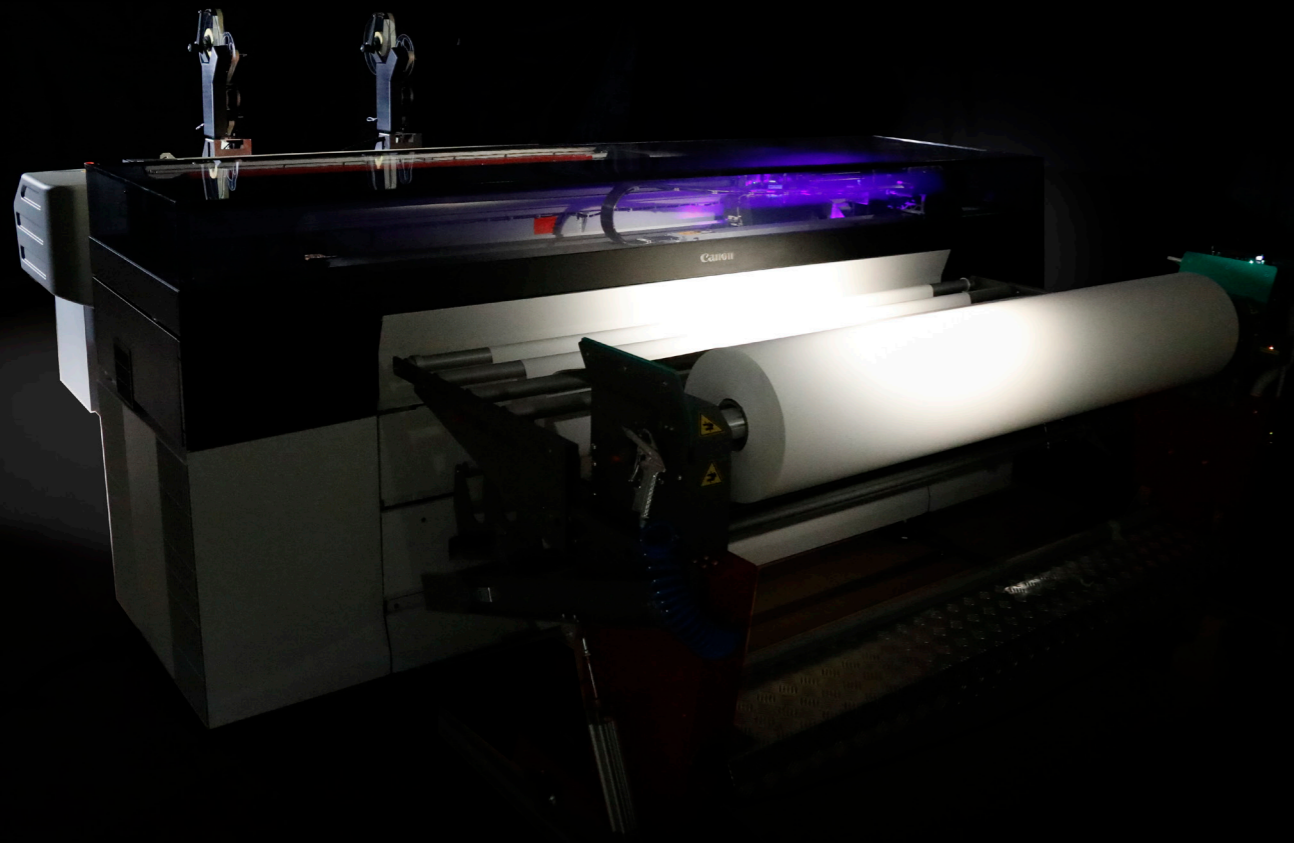

UVGEL WALLPAPER FACTORY

Digital done right

A fully modular solution for mass-customised automated wallpaper production with UVgel technology at the core

Take customised wall décor production to the next level

Designed for maximum throughput, high quality and to run all day long, the UVgel Wallpaper Factory is a fully automated and modular production facility for digitally printed wallpaper: from the bulk-sized media input straight through to the finished rolled output.

Fully modular solution, open interface

Are you looking to extend your business to the next level? Whatever your situation, we have the solution, inline or nearline. The Colorado open interface enables the UVgel Wallpaper Factory to be integrated into existing workflows, giving the option to choose input and output solutions from your preferred supplier.

UVgel technology, which is at the core of our Colorado roll-to-roll printers, is a perfect fit for printing wallpaper, among other applications. It delivers the productivity, quality, speed, and versatility which today's wallcoverings market demands.